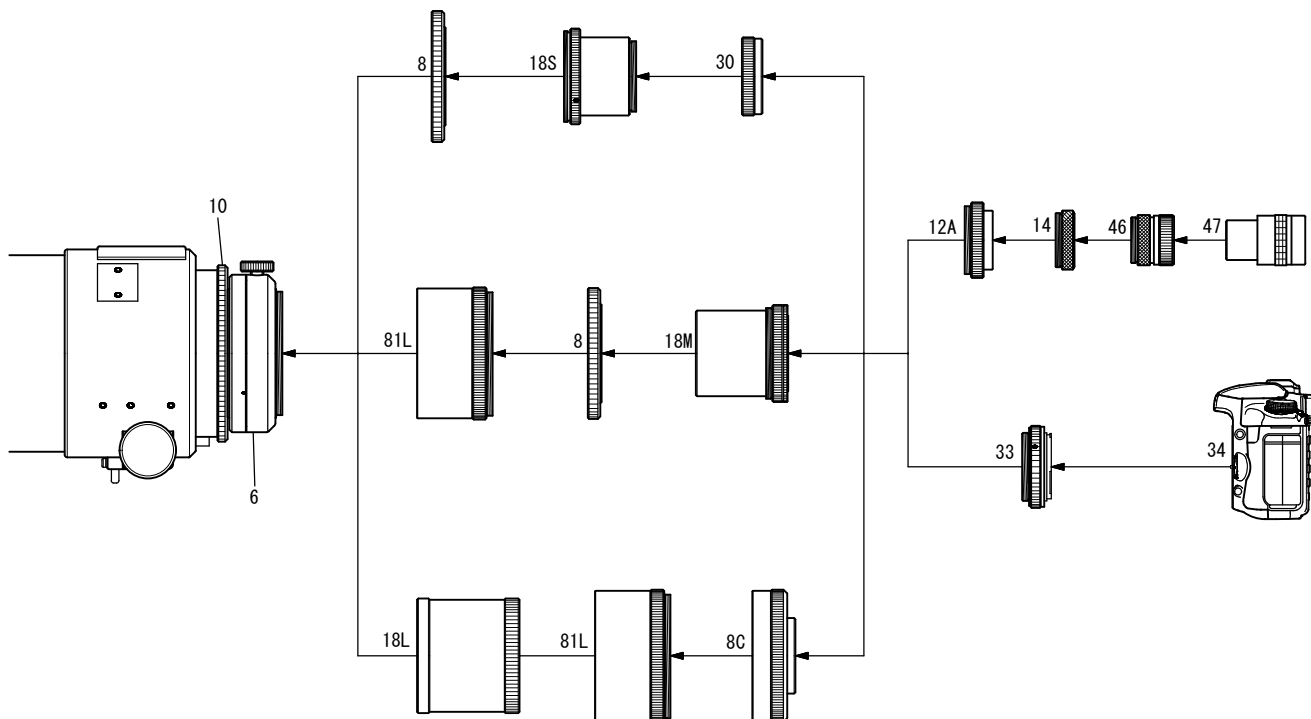

# FSQ-130ED

## 645 Reducer 0.7x (FSQ-130ED) System chart

F3 Reducer 0.6x

Reducer QE 0.73x

- |      |                           |            |
|------|---------------------------|------------|
| 6.   | CAA (CCA-250)             | [TKP86200] |
| 8.   | Coupling (TW) (FSQ-130ED) | [TKP38003] |
| 8C.  | Coupling (TW) (CCA-250)   | [TKP86003] |
| 10.  | Coupling (FSQ-130ED)      | [TKP38001] |
| 12A. | Visual adapter (CCA-250)  | [TKP86005] |
| 14.  | Coupling (S)              | [TKP00103] |
| 18S. | Reducer QE 0.73x          | [TKA36580] |
| 18L. | 645 Reducer 0.7x          | [TKA38580] |
| 18M. | F3 Reducer 0.6x           | [TKA38581] |

- |      |                           |            |
|------|---------------------------|------------|
| 30.  | CA-35 (SKY90)             | [TKA35201] |
| 33.  | T-mount DX-WR (EOS)       | [TKA01251] |
|      | T-mount DX-WR (Nikon)     | [TKA01255] |
| 34.  | 35mm SLR/DSLR camera      |            |
| 46.  | Eyepiece adapter (31.7mm) | [TKP00101] |
| 47.  | Eyepiece (31.7mm)         |            |
| 81L. | Aux. ring (L) (FSQ-130ED) | [TKA38206] |