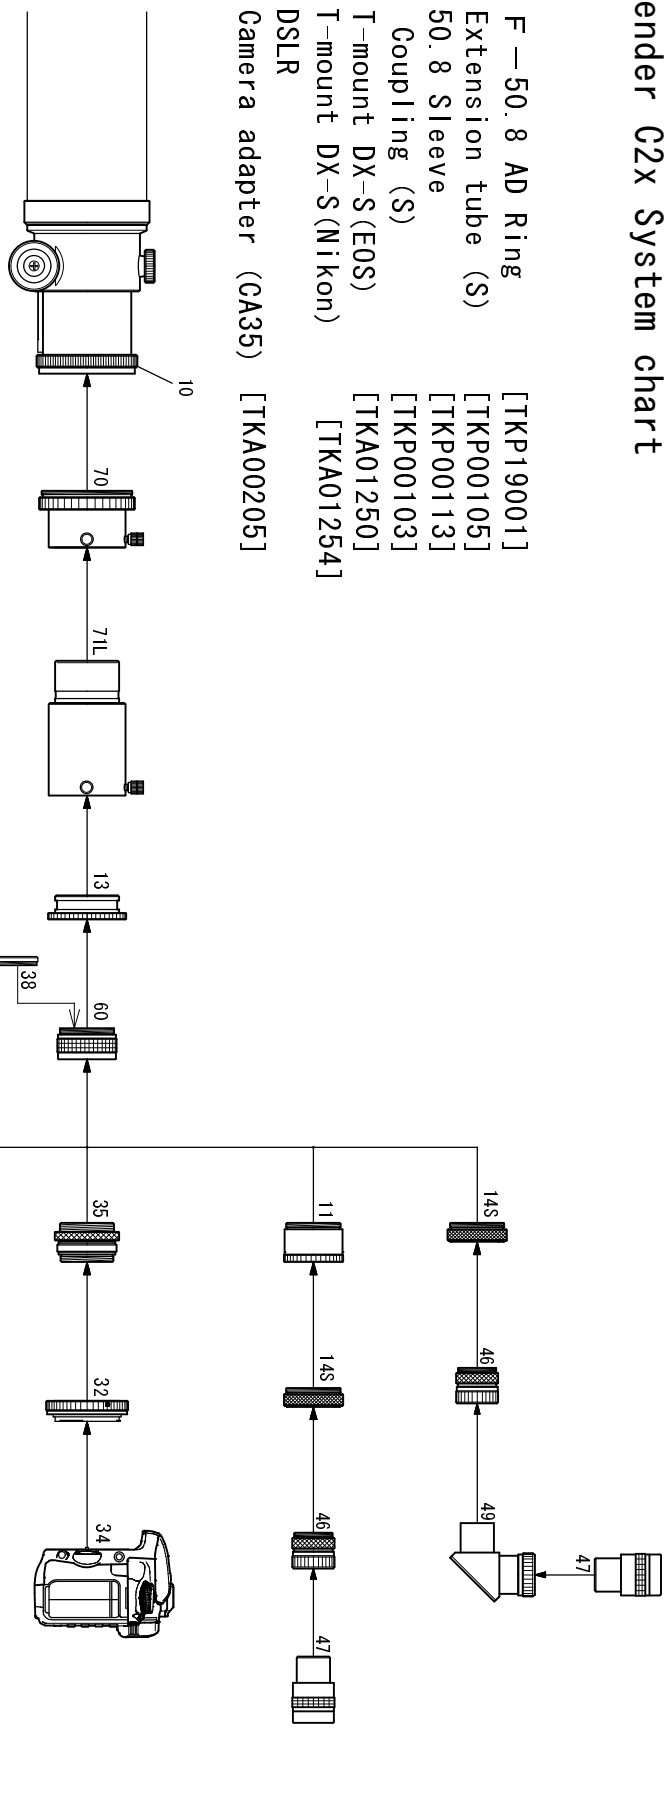

# FC-100DF Extender C2x System chart

- 10. F-50.8 AD Ring [TKP19001]
- 11. Extension tube (S) [TKP00105]
- 13. 50.8 Sleeve [TKP00113]
- 14S. Coupling (S) [TKP00103]
- 32. T-mount DX-S (EOS) [TKA01250]
- 34. DSLR [TKA01254]
- 35. Camera adapter (CA35) [TKA00205]

- 36. TGA-4 [TKA00210]
- 38.  $\phi 30.5$ mm Filter [TKA00547]
- 46. Eyeiece adapter [TKA00594]
- 47. Eyeiece 31.7 [TKP27110]
- 49. Diagonal prism MC 31.7 [TKP31112]
- 60. Extender C2X [TKA00547]
- 70. Eyeiece adapter 50.8 [TKP27110]
- 71L. Extension tube (L) [TKP31112]

TAKAHASHI