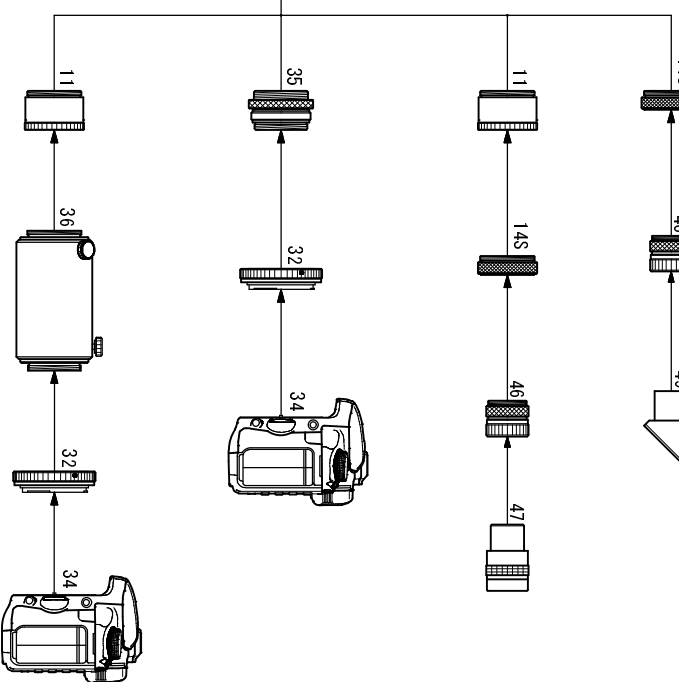

# FC-100DF Extender C2x System chart

- 10. F-50.8 AD Ring [TKP19001]
- 11. Extension tube (S) [TKP00105]
- 13. 50.8 Sleeve [TKP00113]
- 14S. Coupling (S) [TKP00103]
- 32. T-mount DX-S (EOS) [TKA01250]
- 34. DSLR [TKA01254]
- 35. Camera adapter (CA35) [TKA00205]

- 36. TGA-4 [TKA00210]
- 38.  $\phi 30.5$ mm Filter [TKA00547]
- 46. Eyeiece adapter [TKA00594]
- 47. Eyeiece 31.7 [TKP27110]
- 49. Diagonal prism MC 31.7 [TKP31112]
- 60. Extender C2X [TKA00547]
- 70. Eyeiece adapter 50.8 [TKP27110]
- 71L. Extension tube (L) [TKP31112]

TAKAHASHI