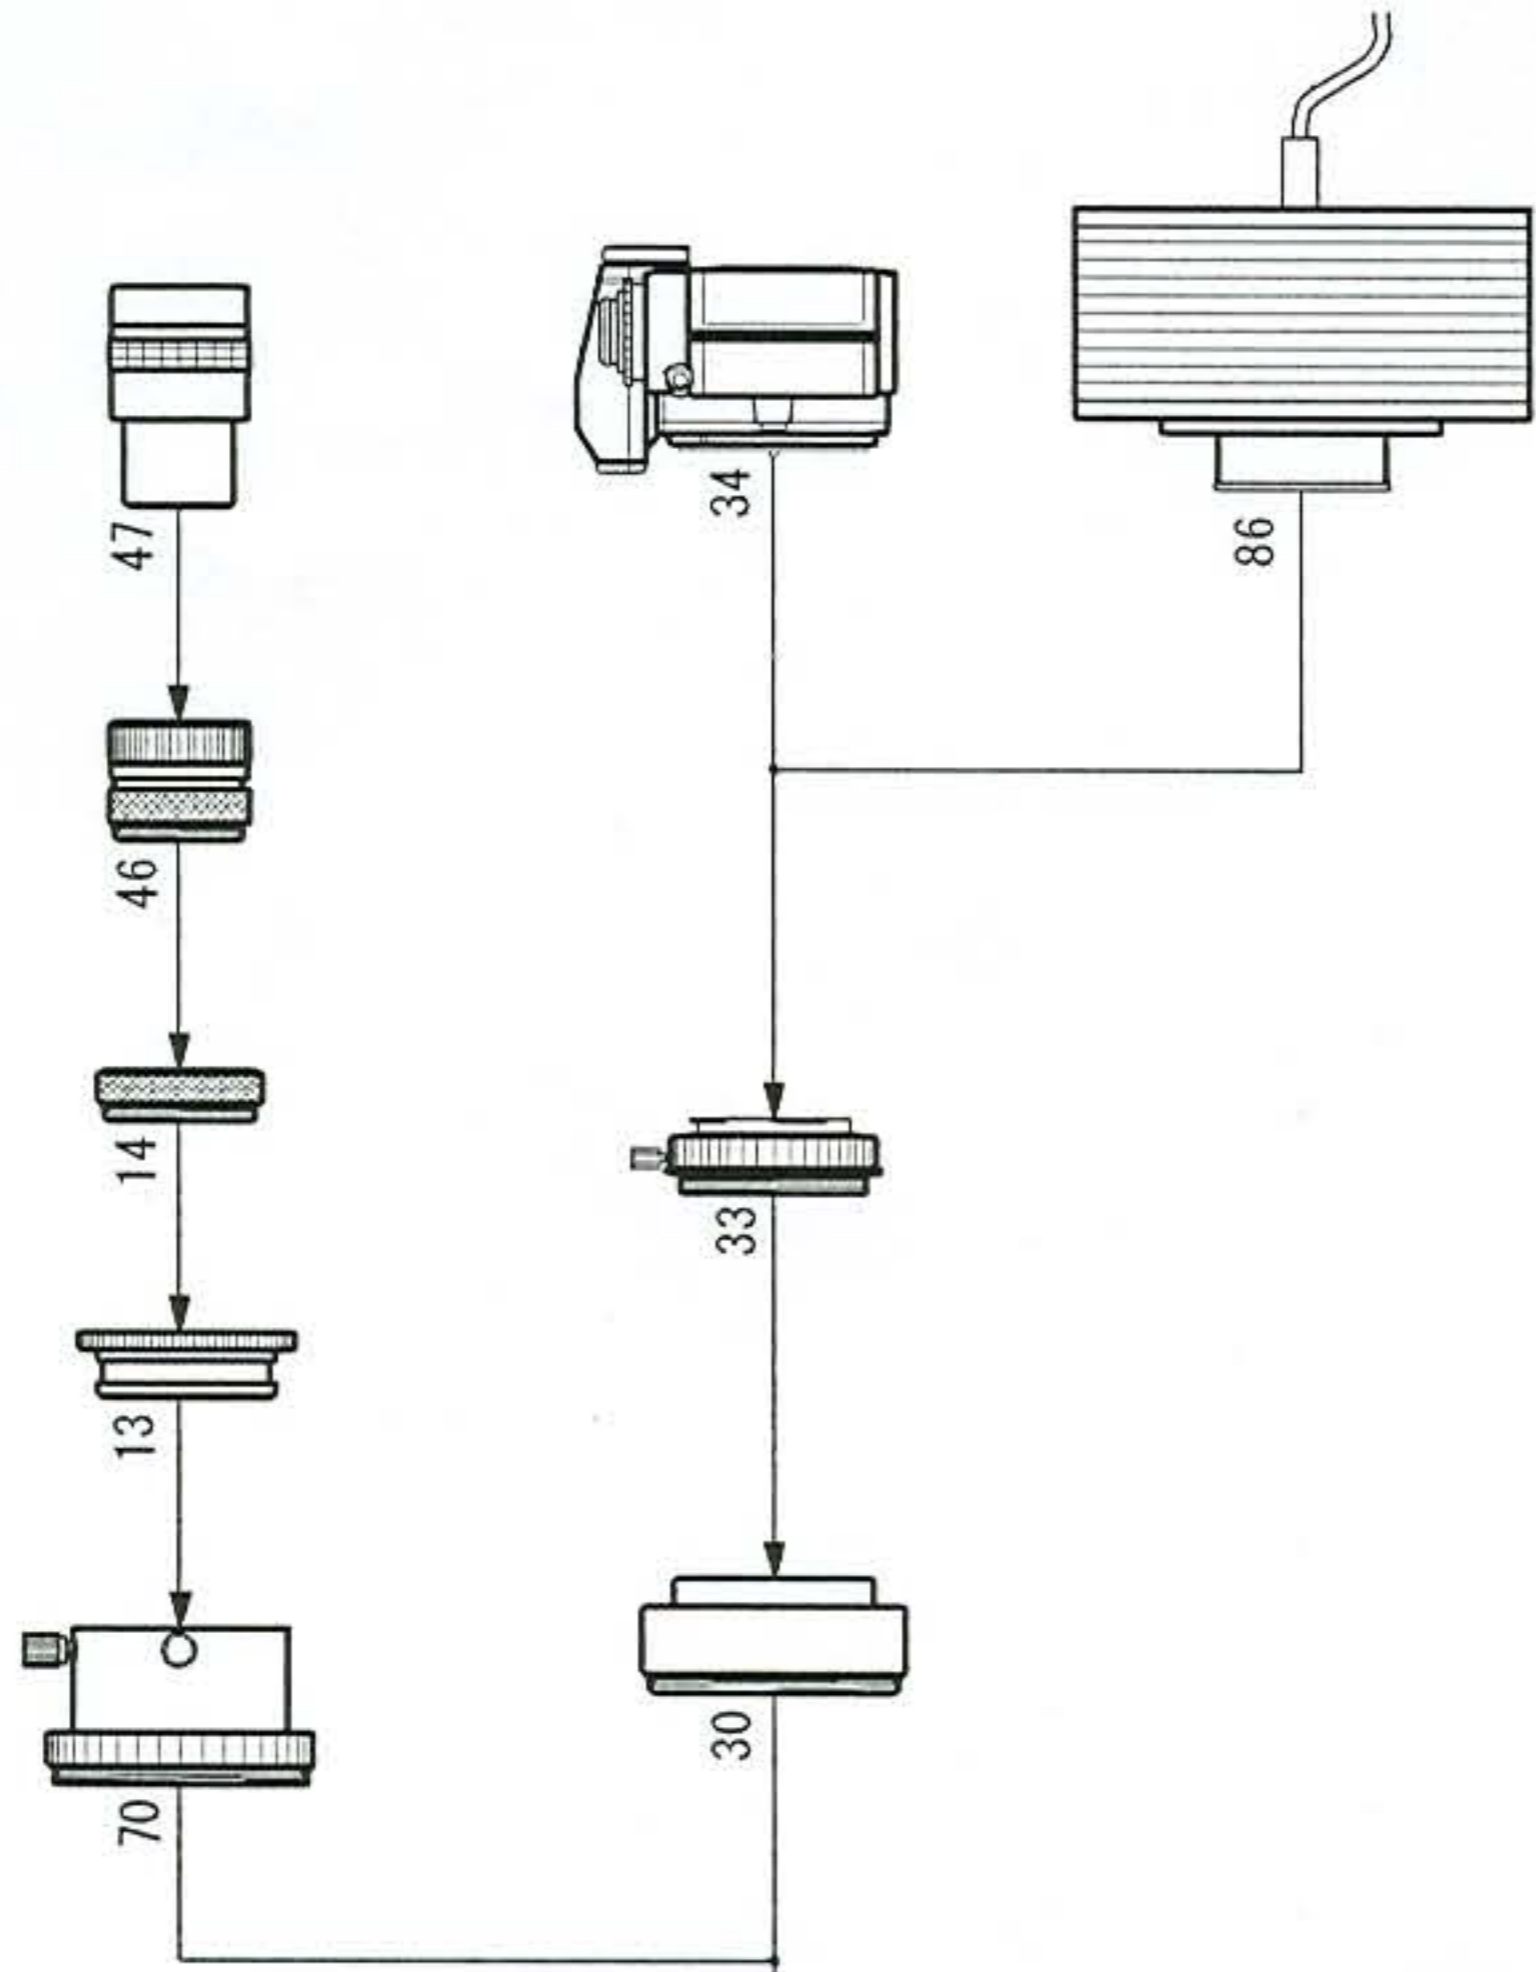

# T S A - 1 0 2 N / S Reducer System Chart

- 6. CAA [TKA23200]
- 13. 50.8 sleeve [TKP00113]
- 14. Coupling (S) [TKP00103]
- 18S. Reducer [TKA31580S]

- 30. CA-35 [TKA23201]
- 33. Wide T-mount
- 34. 35mm SLR/DSLR camera
- 46. Ocular adapter (31.7) [TKP00101]
- 47. Ocular (31.7)
- 70. Ocular adapter (50.8) [TKP27110]
- 86. CCD camera

(Note: Some 35mm SLR/DSLR cameras may not be attached)