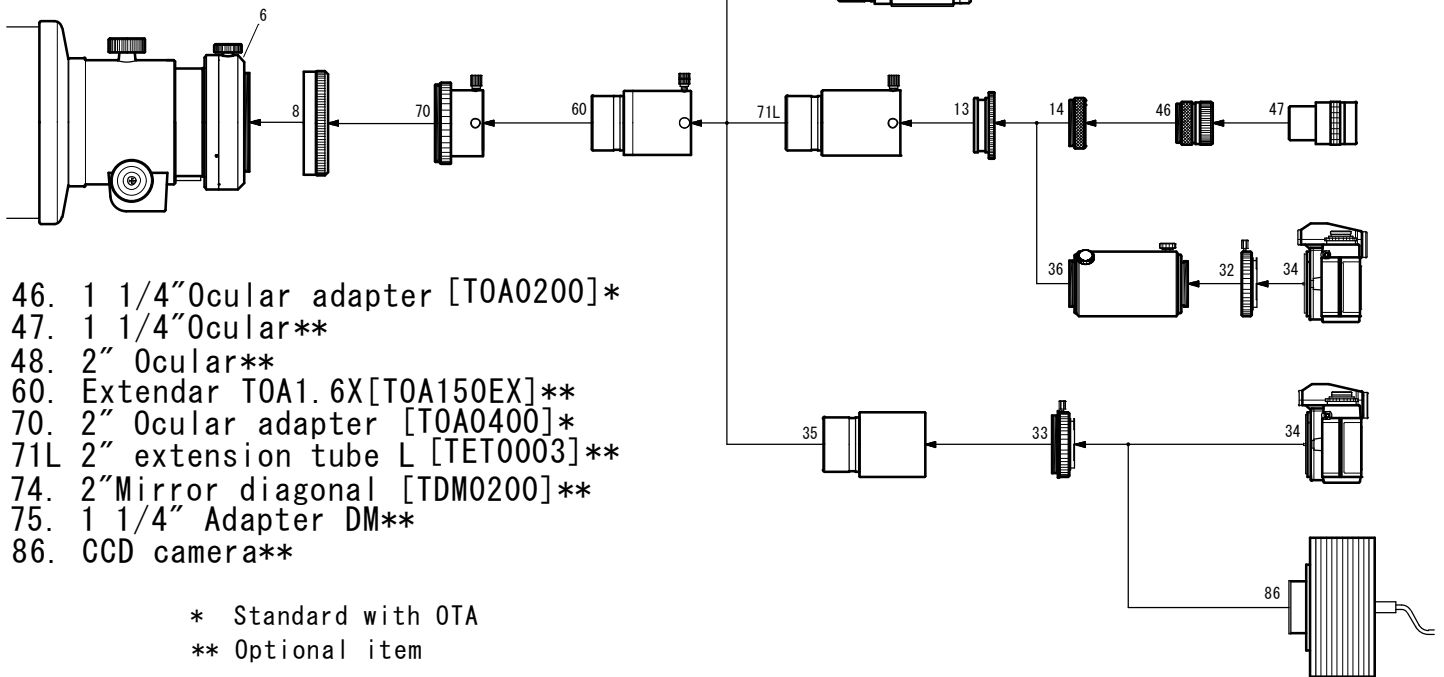

TOA - 150

Extender- TOA1.6X System Chart (TX)

- 6. Camera Angle adjuster [TFP1100]**
- 8. Coupling TW [TPQ1063]**
- 13. 2" Sleeve [TCN0020]*
- 14. Coupling S" [TSP0030]*
- 32. T-mount**
- 33. Wide T-mount [TMW____]**
- 34. 35mm DSLR/SLR**
- 35. CA-35 TOA [TCA1050]**
- 36. TCA-4 [TSP0310]**

- 46. 1 1/4" Ocular adapter [TOA0200]*
- 47. 1 1/4" Ocular**
- 48. 2" Ocular**
- 60. Extendar TOA1.6X [TOA150EX]**
- 70. 2" Ocular adapter [TOA0400]*
- 71L 2" extension tube L [TET0003]**
- 74. 2" Mirror diagonal [TDM0200]**
- 75. 1 1/4" Adapter DM**
- 86. CCD camera**

* Standard with OTA
 ** Optional item