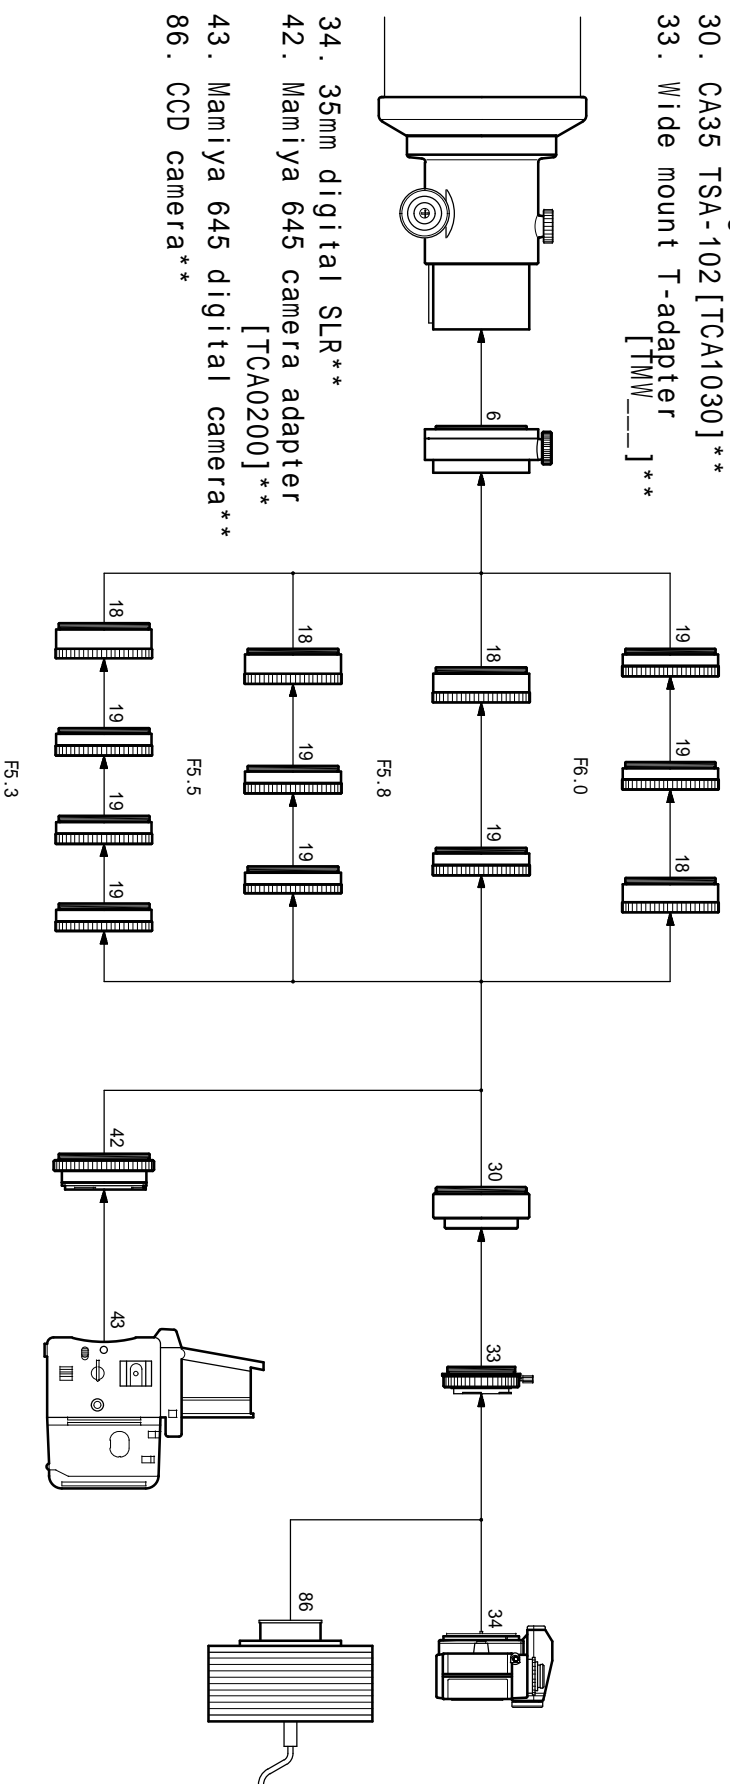

# TOA-130S FN Reducer System Chart (TX)

- 6. Camera angle adjuster [TFP1100] \*
- 18. Reducer [TOA130R] \*\*
- 19. Vari-ring [TKA31581] \*\*
- 30. CA35 TSA-102 [TCA1030] \*\*
- 33. Wide mount T-adapter [TMW\_\_\_\_\_] \*\*

- 34. 35mm digital SLR \*\*
- 42. Mamiya 645 camera adapter [TCA0200] \*\*
- 43. Mamiya 645 digital camera \*\*
- 86. CCD camera \*\*

\* Standard with OTA  
 \*\* Optional Item

Vari-Ring	Focal Length	F Ratio	Image Circle
0	78.0 mm	6.0	50 mm
1	75.0	5.8	50
2	72.0	5.5	44
3	69.0	5.3	40