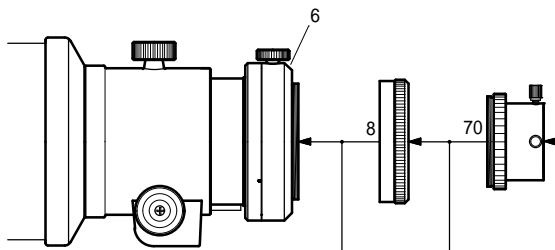

TOA - 130F Imaging/Visual System Chart (TX)

- 6. Camera angle adjuster [TFP1106]*
- 8. Coupling [TW] [TPQ1063]*
- 13. 2" Sleeve [TCN0020]*
- 14. Coupling "S" [TSP0030]*

- 18S. TOA Reducer [TOA130R]**
- 18L. 645 Super Reducer [TOASD130F]**
- 30. CA-35 FS-102 [TCA1030]**
- 32. T-mount**
- 33. Wide T-mount [TMW____]**
- 34. 35mm DSLR/SLR
- 36. TCA-4 [TFP0310]**
- 46. 1 1/4" Ocular adapter [TOA-0200]*
- 47. 1 1/4" Ocular**
- 48. 2" Ocular**
- 49. 1 1/4" Diagonal prism [TFP0090]**
- 50. Aux ring [FB] [TKA2350]*
- 60. Extender TOA [TOA130EX]**
- 70. 2" Ocular adapter [TOA0400]*
- 74. 2" Mirror diagonal [TDM0200]**
- 75. 1 1/4 Adapter DM**
- 80S. 35 Flattener [TOA130FN]**
- 80L. 67 Flattener [TOA130FF]**