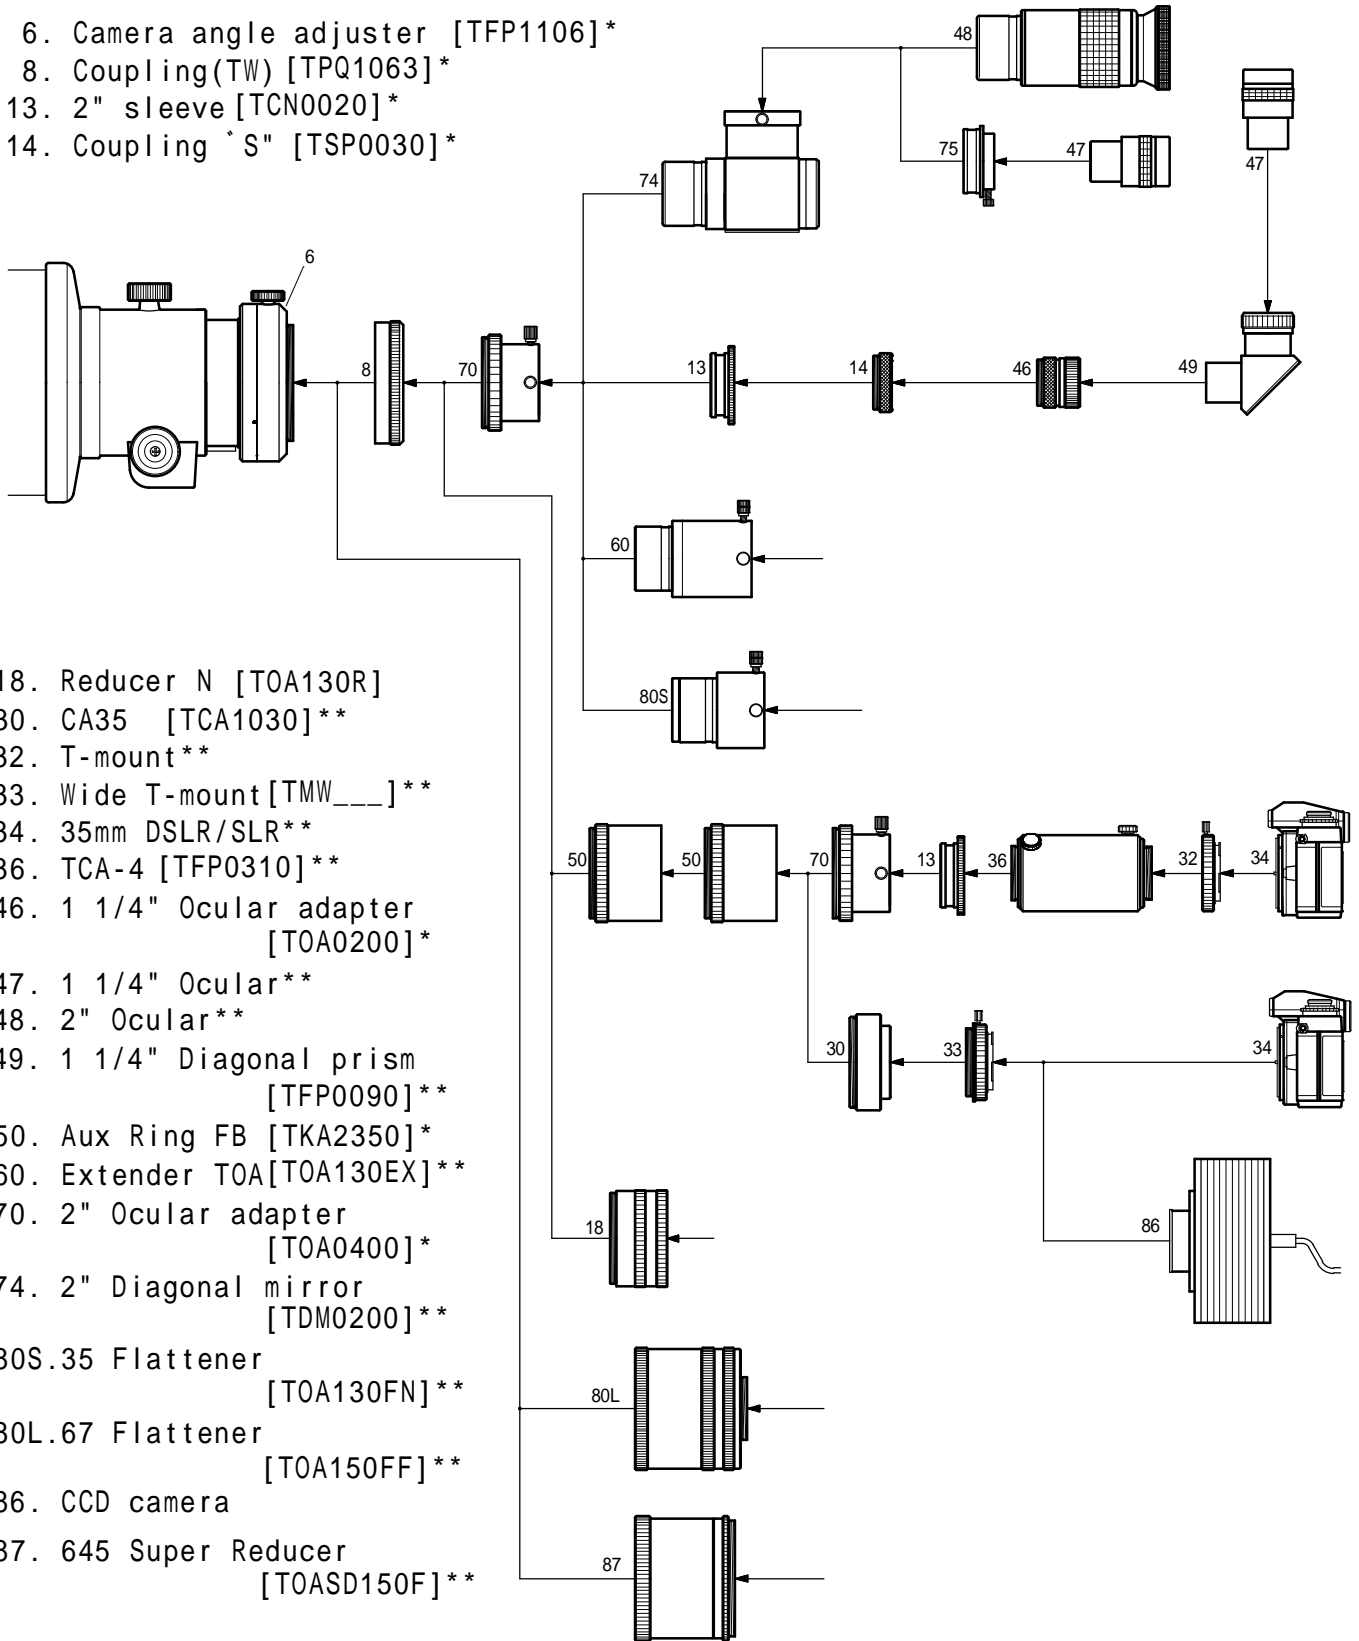

TOA - 150 Imaging/Visual System Chart (TX)

- 6. Camera angle adjuster [TFP1106]*
- 8. Coupling(TW) [TPQ1063]*
- 13. 2" sleeve [TCN0020]*
- 14. Coupling `S" [TSP0030]*

- 18. Reducer N [TOA130R]
- 30. CA35 [TCA1030]**
- 32. T-mount**
- 33. Wide T-mount [TMW____]**
- 34. 35mm DSLR/SLR**
- 36. TCA-4 [TFP0310]**
- 46. 1 1/4" Ocular adapter [TOA0200]*
- 47. 1 1/4" Ocular**
- 48. 2" Ocular**
- 49. 1 1/4" Diagonal prism [TFP0090]**
- 50. Aux Ring FB [TKA2350]*
- 60. Extender TOA [TOA130EX]**
- 70. 2" Ocular adapter [TOA0400]*
- 74. 2" Diagonal mirror [TDM0200]**
- 80S.35 Flattener [TOA130FN]**
- 80L.67 Flattener [TOA150FF]**
- 86. CCD camera
- 87. 645 Super Reducer [TOASD150F]**

* Standard with OTA
** Optional Item