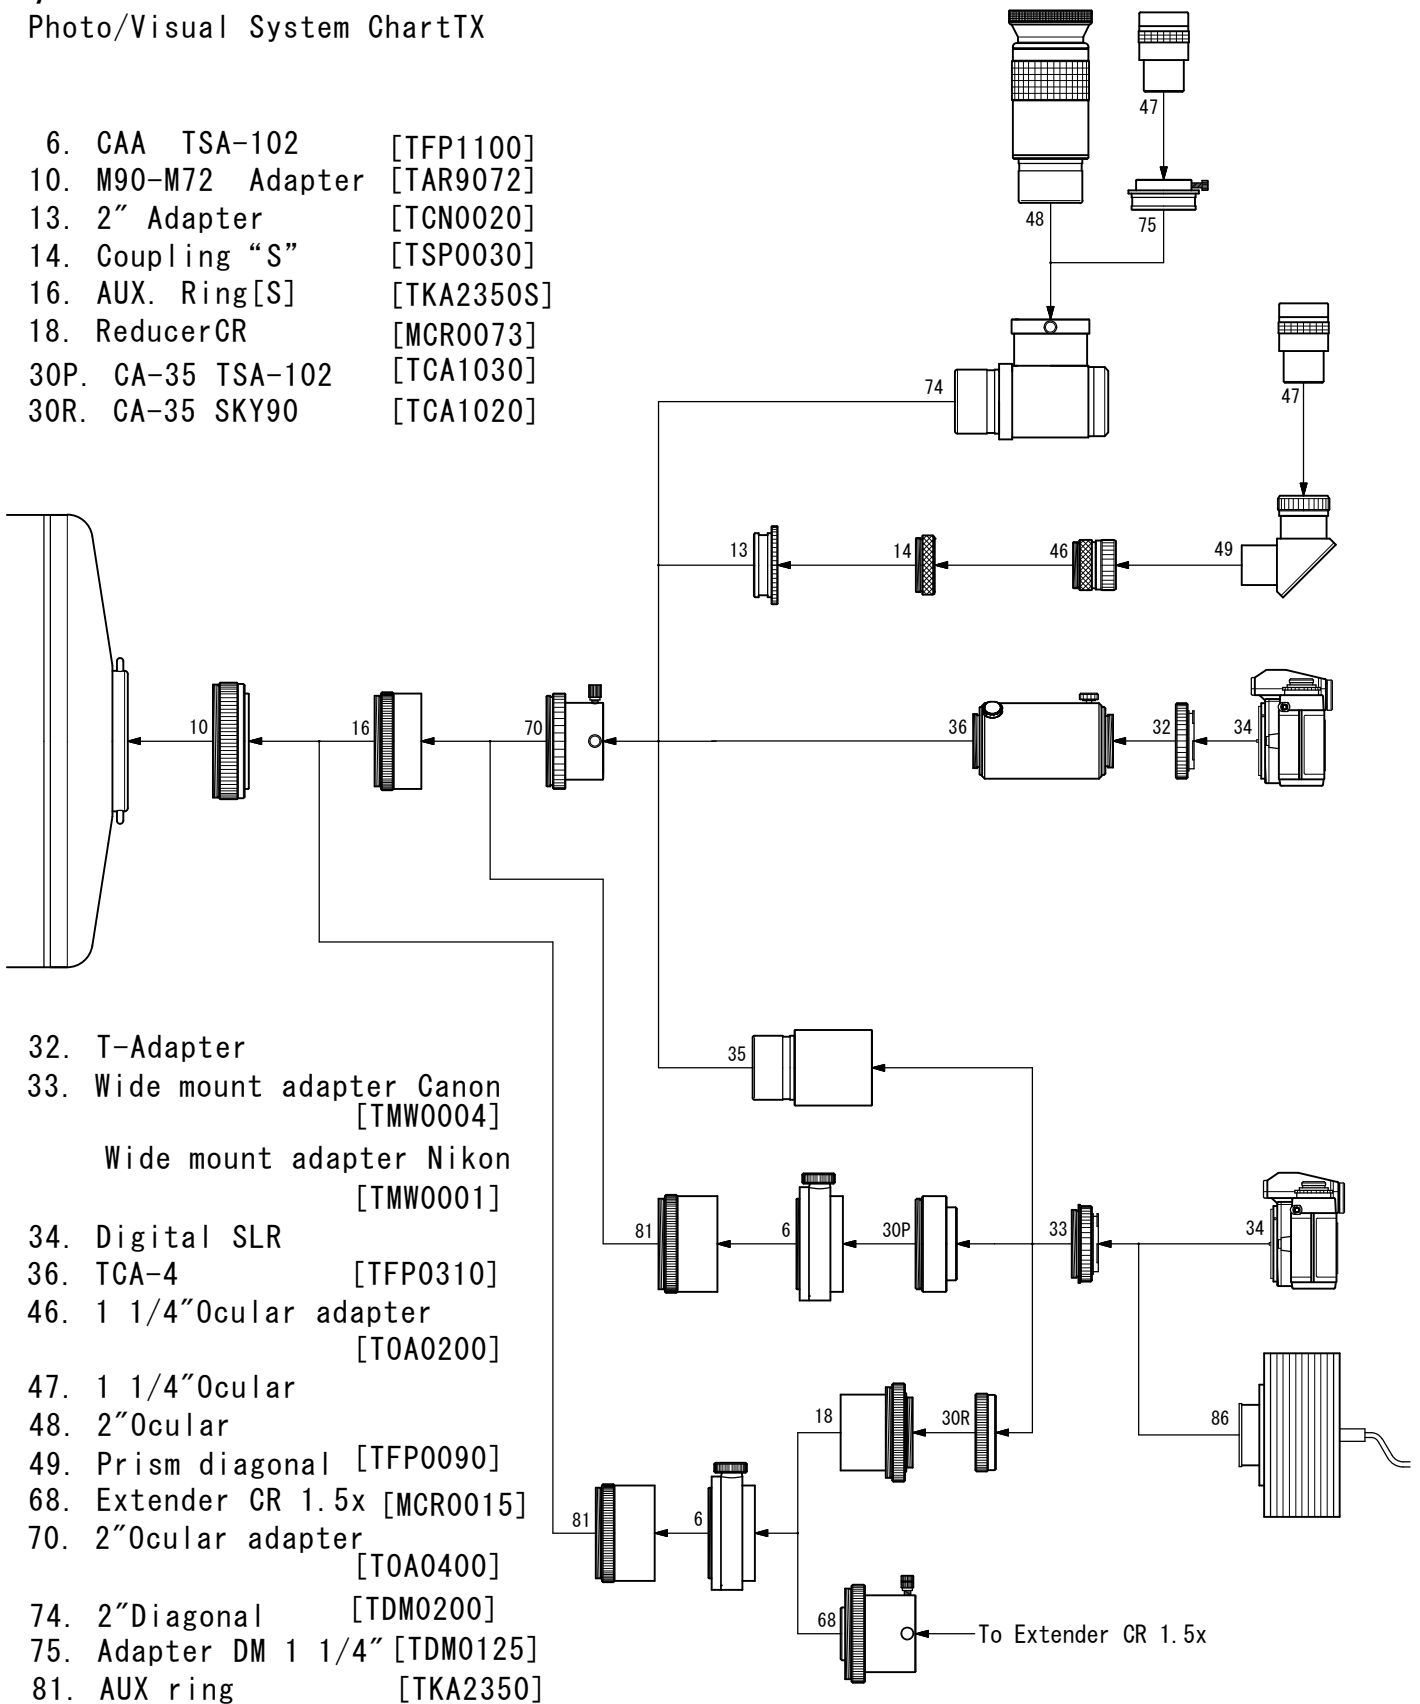

μ - 300CR Corrector

Photo/Visual System ChartTX

- 6. CAA TSA-102 [TFP1100]
- 10. M90-M72 Adapter [TAR9072]
- 13. 2" Adapter [TCN0020]
- 14. Coupling "S" [TSP0030]
- 16. AUX. Ring[S] [TKA2350S]
- 18. ReducerCR [MCR0073]
- 30P. CA-35 TSA-102 [TCA1030]
- 30R. CA-35 SKY90 [TCA1020]

- 32. T-Adapter
- 33. Wide mount adapter Canon [TMW0004]
Wide mount adapter Nikon [TMW0001]
- 34. Digital SLR
- 36. TCA-4 [TFP0310]
- 46. 1 1/4"Ocular adapter [TOA0200]
- 47. 1 1/4"Ocular
- 48. 2"Ocular
- 49. Prism diagonal [TFP0090]
- 68. Extender CR 1.5x [MCR0015]
- 70. 2"Ocular adapter [TOA0400]
- 74. 2"Diagonal [TDM0200]
- 75. Adapter DM 1 1/4" [TDM0125]
- 81. AUX ring [TKA2350]

To Extender CR 1.5x