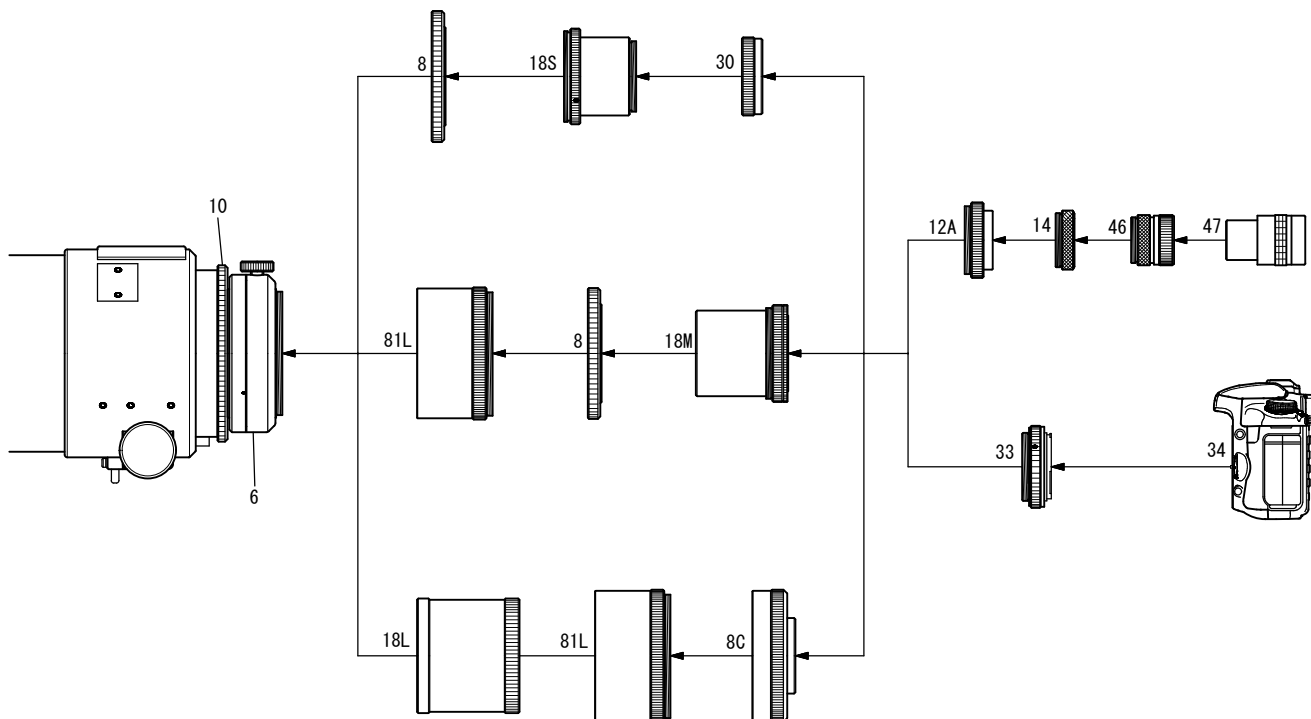

FSQ-130ED

645 Reducer 0.7x (FSQ-130ED) System chart

F3 Reducer 0.6x

Reducer QE 0.73x

- 6. CAA (CCA-250) [TKP86200]
- 8. Coupling (TW) (FSQ-130ED) [TKP38003]
- 8C. Coupling (TW) (CCA-250) [TKP86003]
- 10. Coupling (FSQ-130ED) [TKP38001]
- 12A. Visual adapter (CCA-250) [TKP86005]
- 14. Coupling (S) [TKP00103]
- 18S. Reducer QE 0.73x [TKA36580]
- 18L. 645 Reducer 0.7x [TKA38580]
- 18M. F3 Reducer 0.7x (FSQ-130ED) [TKA38581]

- 30. CA-35 (SKY90) [TKA35201]
- 33. T-mount DX-WR (EOS) [TKA01251]
T-mount DX-WR (Nikon) [TKA01255]
- 34. 35mm SLR/DSLR camera
- 46. Eyepiece adapter (31.7mm) [TKP00101]
- 47. Eyepiece (31.7mm)
- 81L. Aux. ring (L) (FSQ-130ED) [TKA38206]

TAKAHASHI