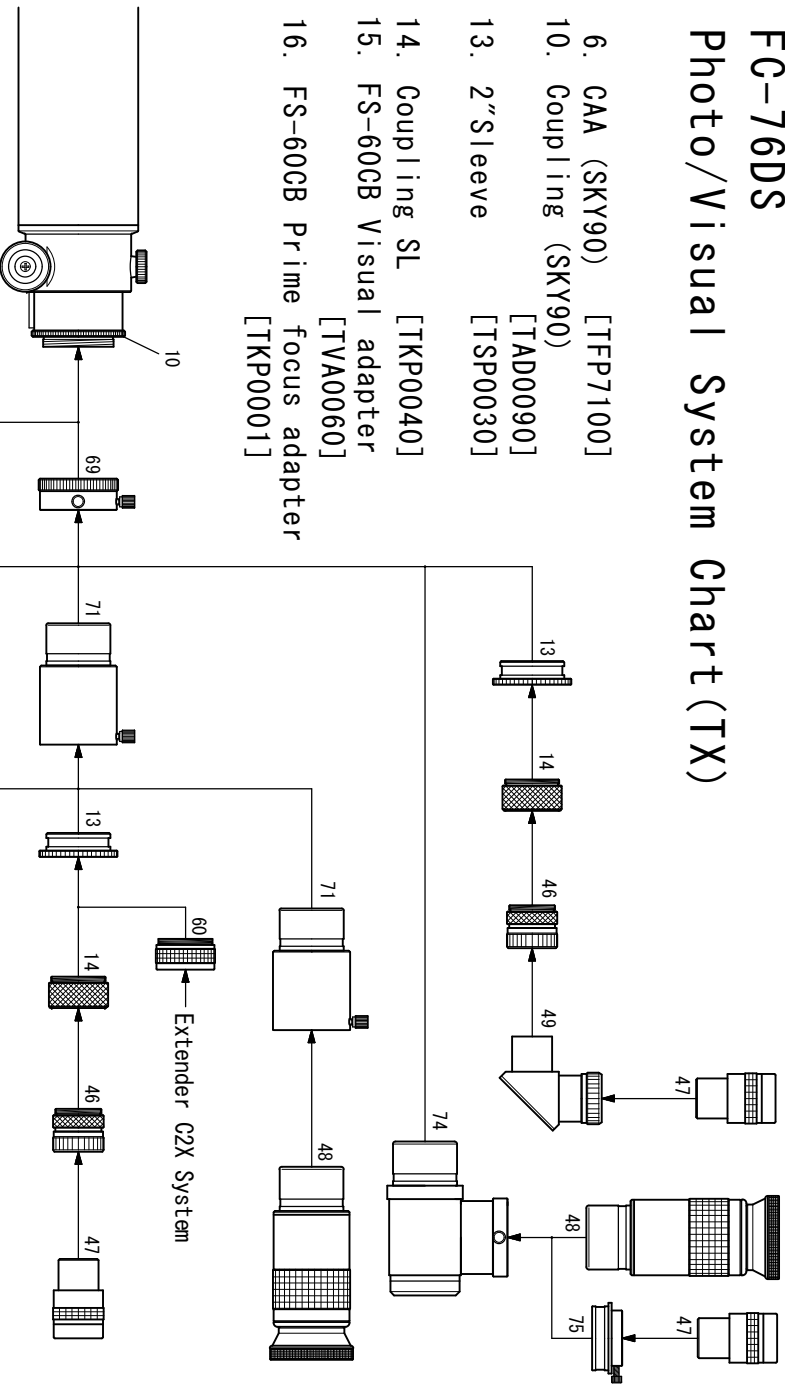

FC-76DS

Photo/Visual System Chart (TX)

- 6. GAA (SKY90) [TFP7100]
- 10. Coupling (SKY90) [TAD0090]
- 13. 2" Sleeve [TSP0030]
- 14. Coupling SL [TKP0040]
- 15. FS-60GB Visual adapter [TVA0060]
- 16. FS-60GB Prime focus adapter [TKP0001]

- 18. FS-78D Reducer [TKA1858]
- 32. T-ring adapter
Canon/Nikon
- 33. Wide-mount Canon
[TMW0004]

- Wide-mount Nikon
[TMW0001]
- 34. DSLR
- 36. TGA-4 [TFP0310]
- 46. 1 1/4" Ocular adapter
[TOA0200]

- 47. 1 1/4" Ocular
- 48. 2" Ocular
- 49. 1 1/4" Prism diagonal MC
[TFP0090]
- 60. C2X Extender [TCX0001]
- 67. Extender-Q1.6x [TEQ0001]
- 69. 2" Ocular adapter [TOA0041]
- 71. 2" Extension Tube [TET0002]
- 74. 2" Diagonal mirror [TDM0200]
- 75. 1 1/4" Adapter [TDM0125]
- 80. FS-76D Flattener [TKA1359]
- 82. SD Ring [TFF0062]