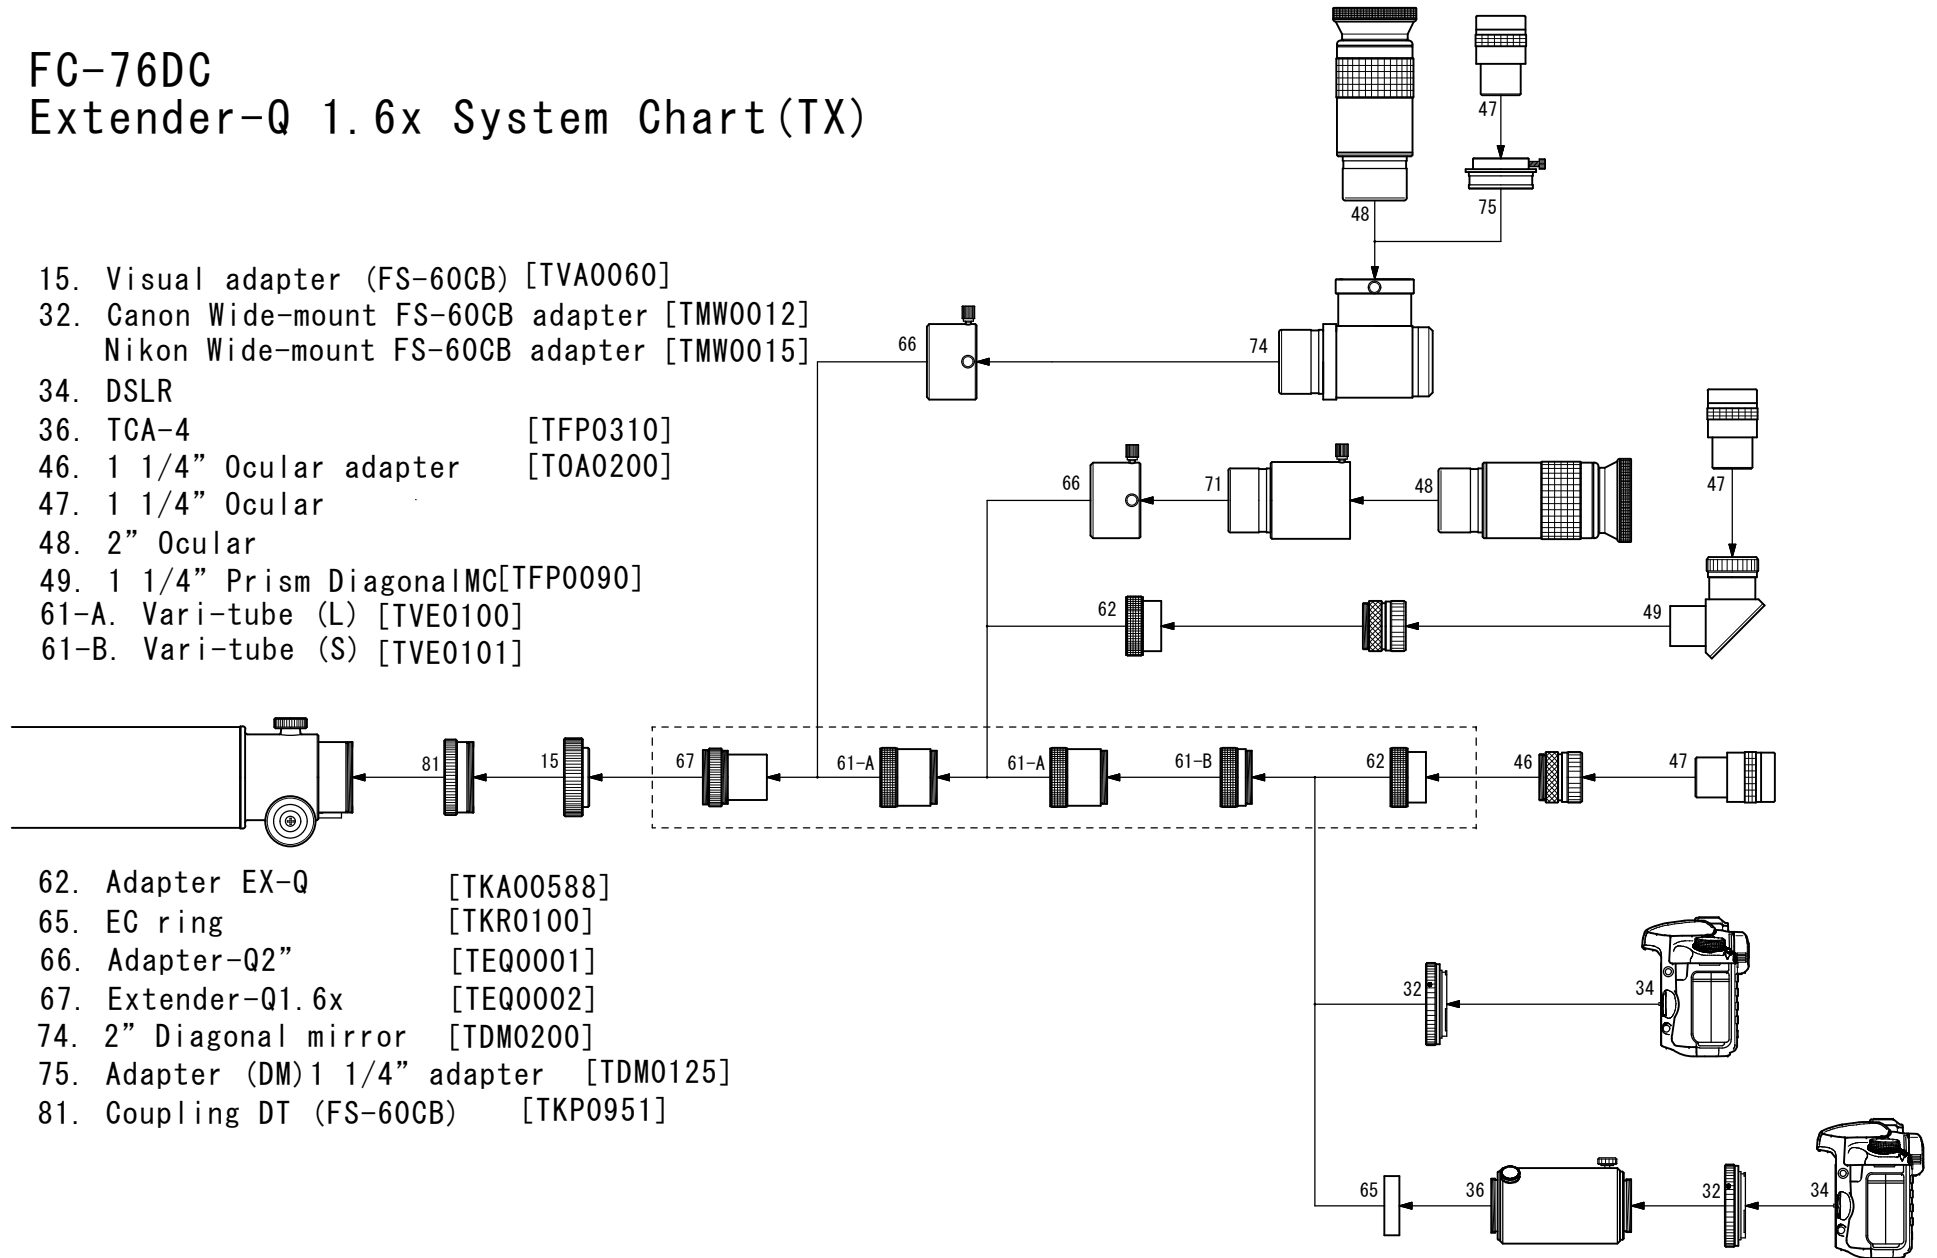

FC-76DC Extender-Q 1.6x System Chart (TX)

- 15. Visual adapter (FS-60CB) [TVA0060]
- 32. Canon Wide-mount FS-60CB adapter [TMW0012]
Nikon Wide-mount FS-60CB adapter [TMW0015]
- 34. DSLR
- 36. TCA-4 [TFP0310]
- 46. 1 1/4" Ocular adapter [TOA0200]
- 47. 1 1/4" Ocular
- 48. 2" Ocular
- 49. 1 1/4" Prism Diagonal IMC [TFP0090]
- 61-A. Vari-tube (L) [TVE0100]
- 61-B. Vari-tube (S) [TVE0101]

- 62. Adapter EX-Q [TKA00588]
- 65. EC ring [TKR0100]
- 66. Adapter-Q2" [TEQ0001]
- 67. Extender-Q1.6x [TEQ0002]
- 74. 2" Diagonal mirror [TDM0200]
- 75. Adapter (DM) 1 1/4" adapter [TDM0125]
- 81. Coupling DT (FS-60CB) [TKP0951]