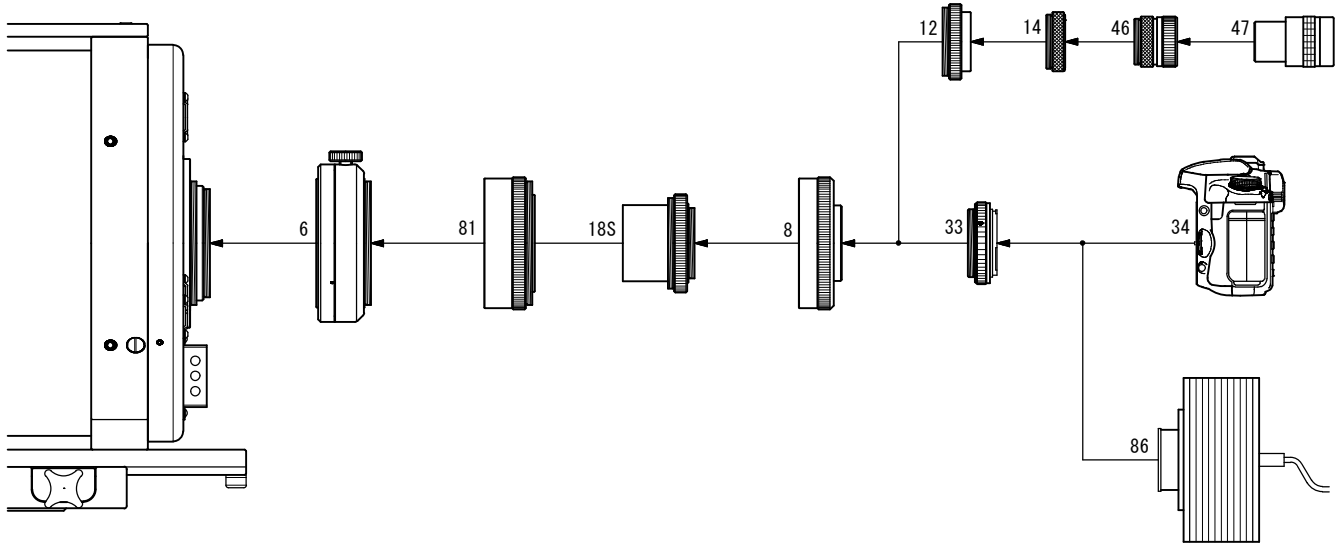

# CCA-250 Reducer System Chart

## ■ Reducer-CR 0.73x

- |                                  |   |
|----------------------------------|---|
| 6. CAA (CCA-250) [TKP86200]      | 33. Wide T-mount DX-WR (EOS) [TKA01251]<br>Wide T-mount DX-WR (Nikon)[TKA01255] |
| 8. Coupling (TW) [TKP86003]      | 34. SLR camera (EOS/Nikon)  |
| 12. Visual adapter [TKP86005]    | 46. Ocular adapter (31.7mm/1/1/4") [TKP00101]                                   |
| 14. Coupling (S) [TKP00103]      | 47. LE Ocular [TKA86205]  |
| 16. Aux. Ring [TKP86002]         |   |
| 18S. Reducer-CR 0.73x [TKA82580] |   |
| 18L. 645 Reducer-CA 0.72x        |   |
|                                  | 81. RD-EXT Aux. Ring [TKA86205]   |
|                                  | 86. CCD camera  |

## ■ 645 Reducer-CA 0.72x