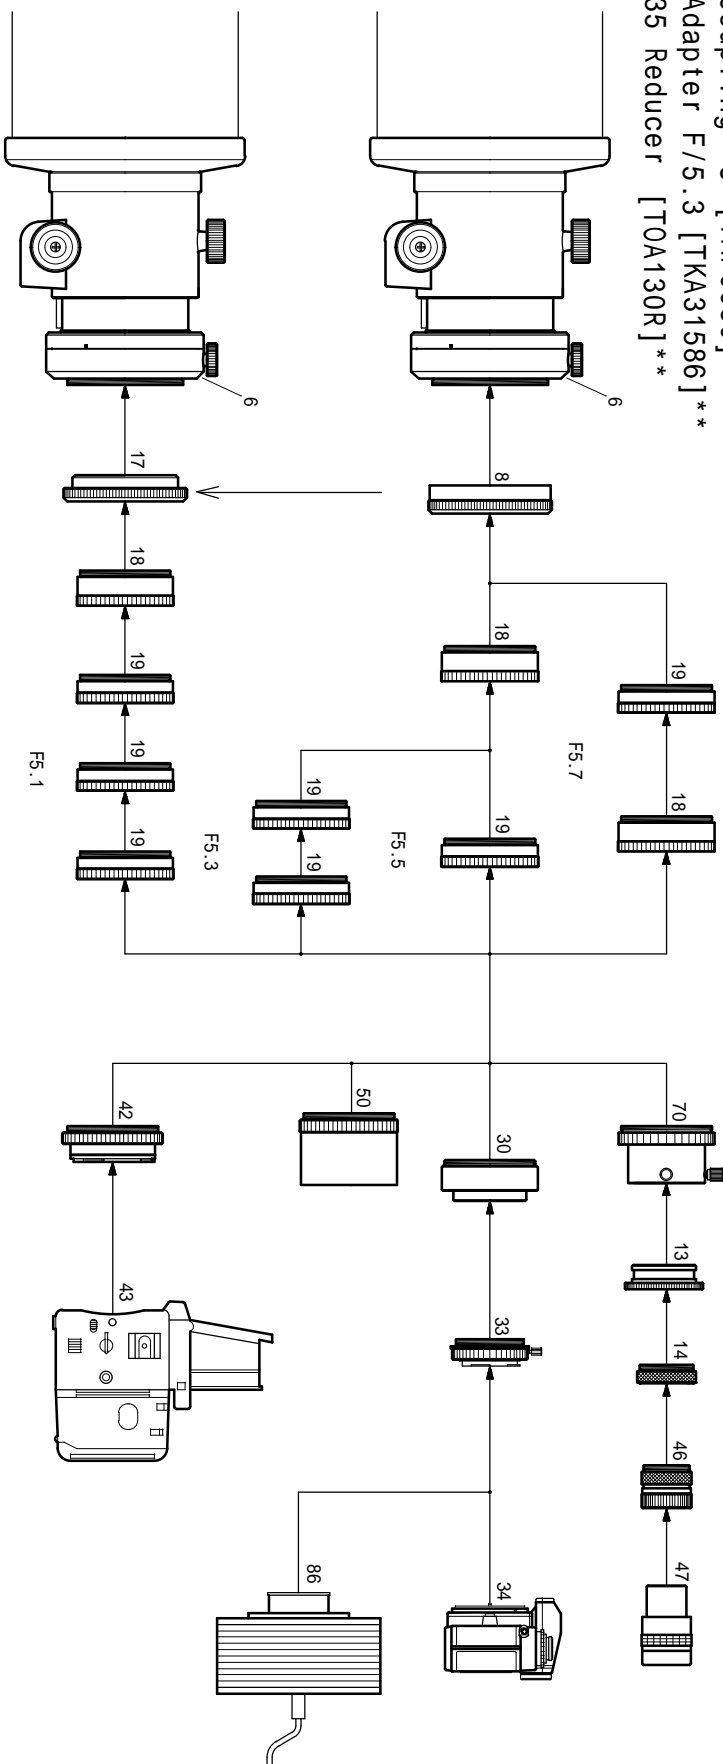

# TOA-150 Reducer system Chart

- 6. Camera angle adjuster [TPF1106] \*
- 8. Coupling TW [TPA1061] \*
- 13. 2" Sleeve [TCN0020] \*
- 14. Coupling "S" [TAP0030] \*
- 17. Adapter F/5.3 [TKA31586] \*\*
- 18. 35 Reducer [TOA130R] \*\*
- 46. 1 1/4" ocular adapter [TOA0200] \*
- 47. 2" Ocular
- 50. Aux ring FB [TKA2350] \*

- 19. Vari-ring [TKA31581]
- 30. CA35 TSA-102 [TCA1030]
- 33. Wide mount T-adapter [TMW\_\_\_\_] \*\*
- 34. Digital SLR \*\*
- 42. Mamiya 645 camera adapter [TCA0200] \*\*
- 43. Mamiya 645 digital camera \*\*
- 70. 2" Ocular adapter [TOA0300] \*
- 86. CCD camera \*\*

Vari ring number of the use	F L	F	Image circle
0	8 6 0 mm	5 . 7	5 0 mm
1	8 3 0	5 . 5	5 0
2	8 0 0	5 . 3	4 4
3	7 7 0	5 . 1	4 0

It is the number of the use of the Vari ring which it installed after reducer