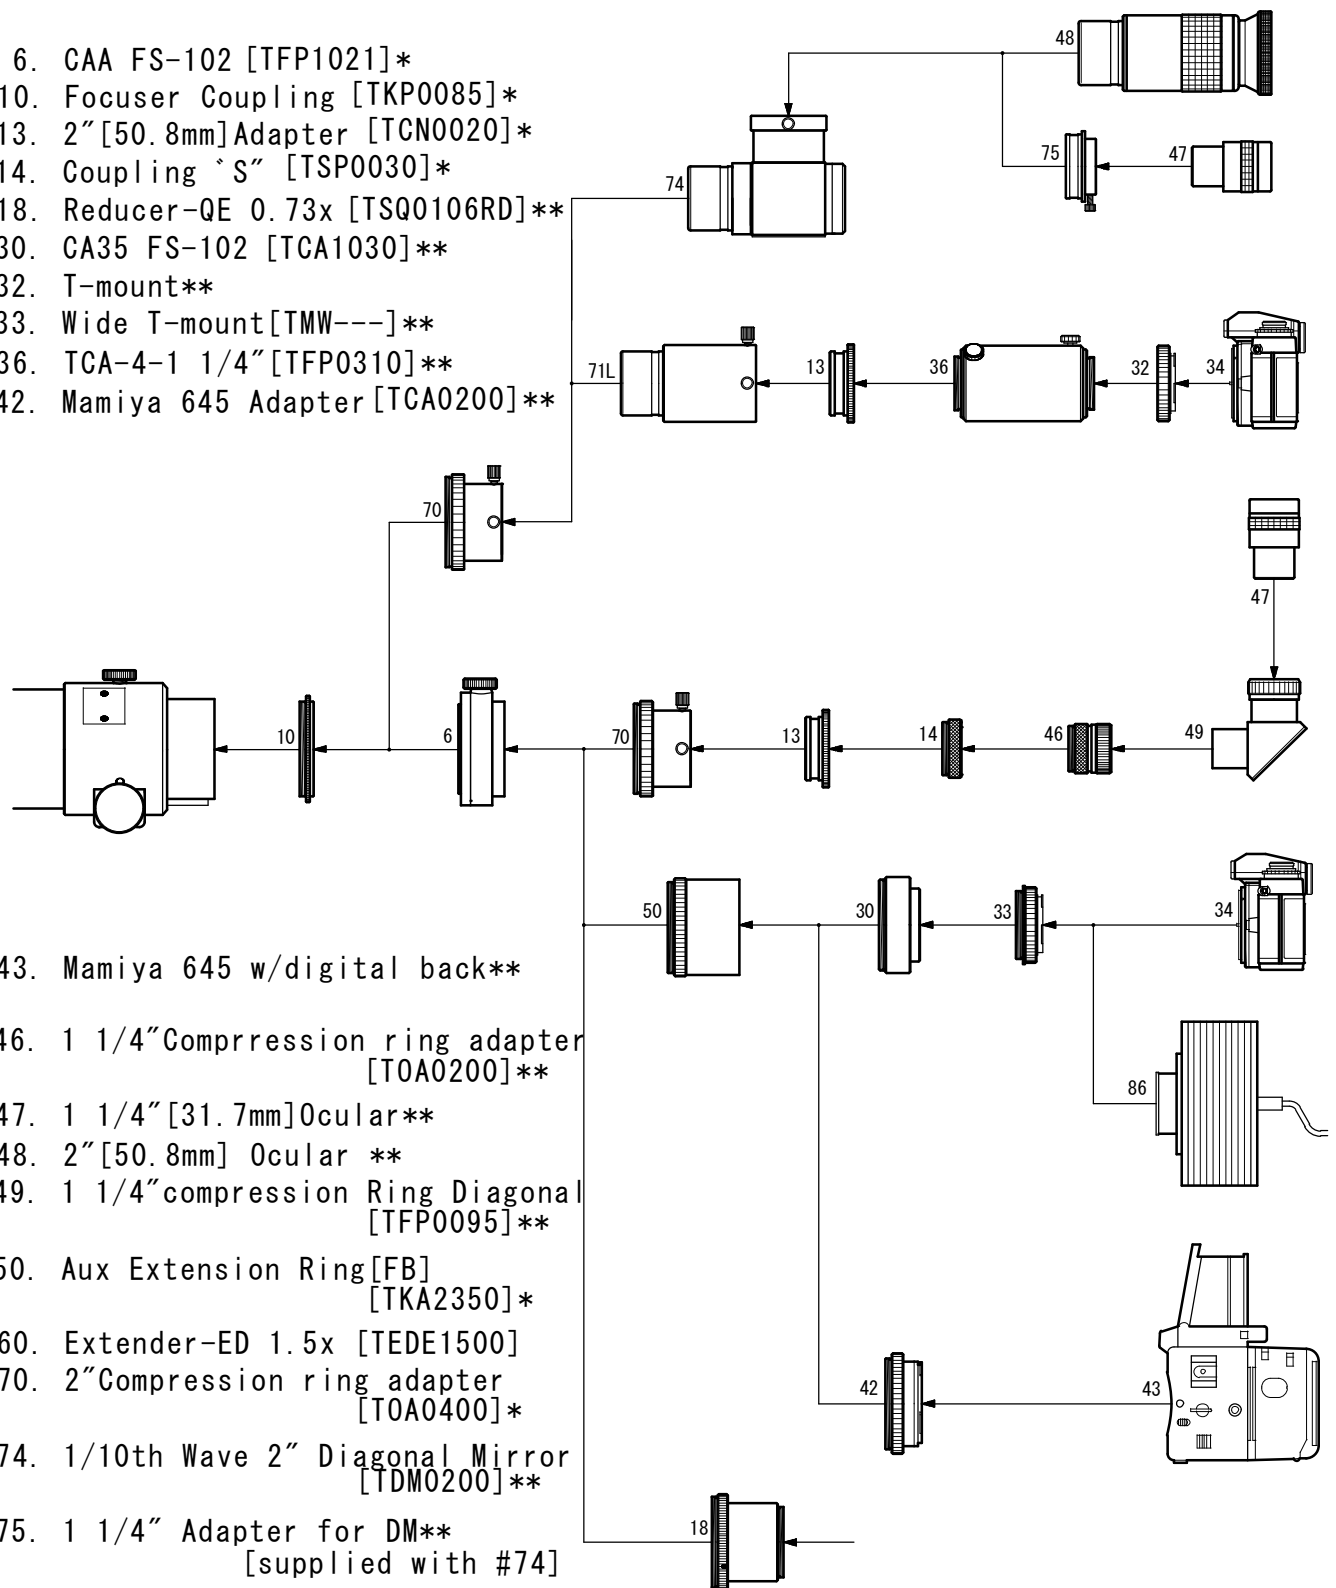

# FSQ-85ED (TX)

## Photo/Visual System Chart

- 6. CAA FS-102 [TFP1021]\*
- 10. Focuser Coupling [TKP0085]\*
- 13. 2" [50.8mm] Adapter [TCN0020]\*
- 14. Coupling "S" [TSP0030]\*
- 18. Reducer-QE 0.73x [TSQ0106RD]\*\*
- 30. CA35 FS-102 [TCA1030]\*\*
- 32. T-mount\*\*
- 33. Wide T-mount [TMW---]\*\*
- 36. TCA-4-1 1/4" [TFP0310]\*\*
- 42. Mamiya 645 Adapter [TCA0200]\*\*