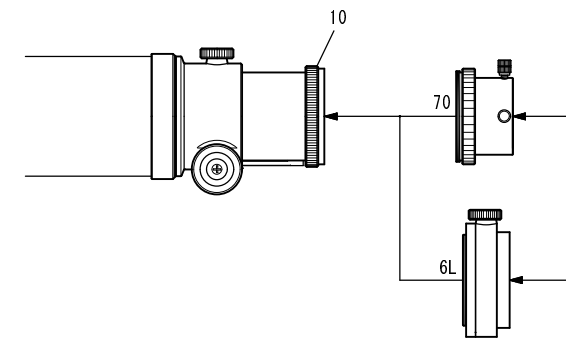

FC-100DF

Photo/Imaging System Chart (TX)

- 6L. CAA [TFP1100]
- 10. F-50.8 AD Ring [TKP1900]
- 13. 2" sleeve [TCN0020]
- 14. Coupling "S" [L] [TSP0031]
- 14S. Coupling "S" [TSP0030]
- 15. Visual adapter (FS-60CB) [TVA0060]
- 17. M72-M55.9 Coupling [TKA1920]
- 18. FC-76D Reducer [TKA1858]
- 18L. FC-35 Reducer 0.66x [TKA19580]

- 47. 1 1/4" Eyepiece
- 48. 2" Eyepiece
- 49. 1 1/4" Diagonal prism

- 60. C2X [TCX0001]
- 67. Extender Q1.6x [TEQ0001]
- 70. 2" Eyepiece adapter [TOA0400]

- 71. 2" Extention tube [TET0002]
- 71L. 2" Extention tube [L] [TET0002L]
- 74. 2" 1/10th Diagonal [TDM0200]
- 75. 1 1/4" DM adapter [TDM0125]
- 80. FC-76D Flattener [TKA1859]
- 82. SD ring [TFF0002]